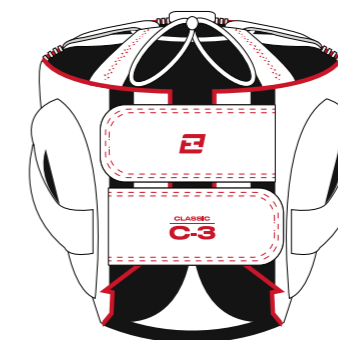

CLASSIC C3 HEAD GUARD

White/Red

Lorem ipsum dolor sit amet, consectetur adipiscing elit. Aenean commodo ligula eget dolor. Aenean massa. Cum sociis natoque penatibus et magnis dis parturient montes, nascetur ridiculus mus. Donec quam felis, ultricies nec, pellentesque eu, pretium quis, sem. Lorem ipsum dolor sit amet, consectetur adipiscing elit. Aenean commodo ligula eget dolor. Aenean massa. Cum sociis natoque.

S: C3-WR-S
M: C3-WR-M
L: C3-WR-L
XL: C3-WR-XL