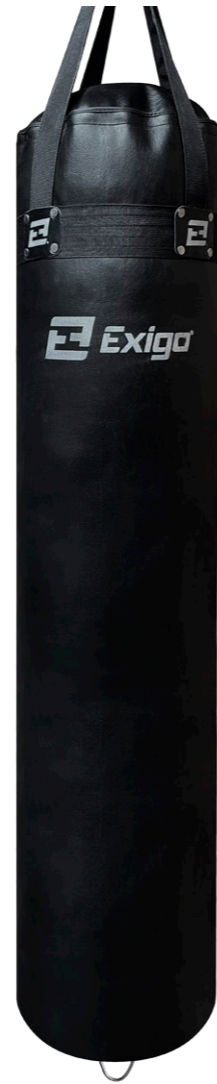

3FT 3" PU STRAIGHT PUNCH BAG

Black

The Exigo Select 3ft 3" Straight Punch Bag is made from high quality artificial leather and is suitable for home or Gym and Club commercial use. Features multi-bolted hanging straps with metal D rings.

HEIGHT: 100CM
DIA: 35CM
WEIGHT: 30KG

4FT PU STRAIGHT PUNCH BAG

Black

The Exigo Select 4ft Straight Punch Bag is made from high quality artificial leather and is suitable for home or gym and club commercial use. Features multi-bolted hanging straps with metal D rings.

HEIGHT: 122CM
DIA: 35CM
WEIGHT: 35KG

5FT PU STRAIGHT PUNCH BAG

Black

The Exigo Select PU 5ft Straight Punch Bag is made from high quality artificial leather and is suitable for Boxing, Kickboxing, Muay Thai, MMA and Martial Art training.

HEIGHT: 150CM
DIA: 35CM
WEIGHT: 40KG

6FT PU STRAIGHT KICK BAG

Black

The Exigo Select 6ft Straight Kick Bag is made from high quality artificial leather and is an ideal length for Kickboxing, MMA or Muay Thai where you want to kick and knee the bag as well as clinch, punch and hold.

HEIGHT: 180CM
DIA: 35CM
WEIGHT: 45KG

4FT PU HEAVY PUNCH BAG

Black

The Exigo Select 4ft Heavy Punch Bag is made from high quality artificial leather and is perfect for a heavy hitter. This bag is suitable for home or commercial use. Multi-bolted hanging straps with metal D rings.

HEIGHT: 122CM
DIA: 45CM
WEIGHT: 45KG

3FT 3" PU ANGLE PUNCH BAG

Black

The Exigo Select 3ft 3" Angle Punch Bag is made from high quality artificial leather and is a more specialist bag to work on a variety of different punches and combinations.

HEIGHT: 122CM
DIA: 35CM
WEIGHT: 40KG

PU MAIZE BAG

Black

The Exigo Select PU Maize Bag is made from high quality artificial leather and is great for working on footwork, movement, and various punches. Suitable for home or commercial gym and club use.

WEIGHT: 20KG

3 IN 1 PU PUNCH BAG

Black

The Exigo Select PU 3 in 1 Punch Bag is made from high quality artificial leather and is a specialist punching bag that combines the benefits of a straight punch bag, floor to ceiling ball and maize bag.

WEIGHT: 18KG