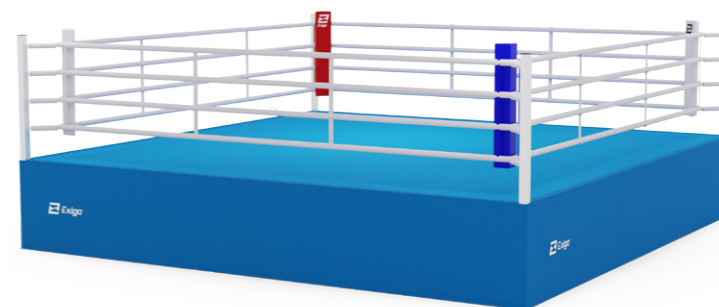

1M AIBA TOURNAMENT RINGS

MADE IN BRITAIN

Exigo AIBA Tournaments Rings are made to ABAE specifications and include 3 steps and 2 stools. Our AIBA tournaments rings are available in multiple sizes, but all have a 1m high platform. They come with padded ropes and tensioner covers as standard.