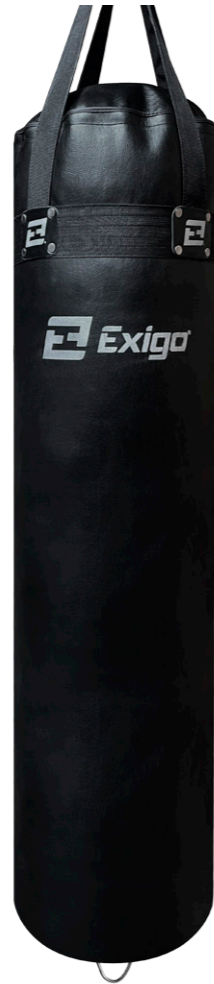

HEIGHT: 150CM
DIA: 45CM
WEIGHT: 55KG

3 IN 1 PUNCH BAG

Black

The Exigo Elite Leather 3 in 1 Punch Bag is made from tough buffalo leather and combines the benefits of a straight boxing punch bag, floor to ceiling ball and maize bag. Features double stitched and multi-bolted straps.

WEIGHT: 18KG

3FT 3" PU STRAIGHT PUNCH BAG

Black

The Exigo Select 3ft 3" Straight Punch Bag is made from high quality artificial leather and is suitable for home or Gym and Club commercial use. Features multi-bolted hanging straps with metal D rings.