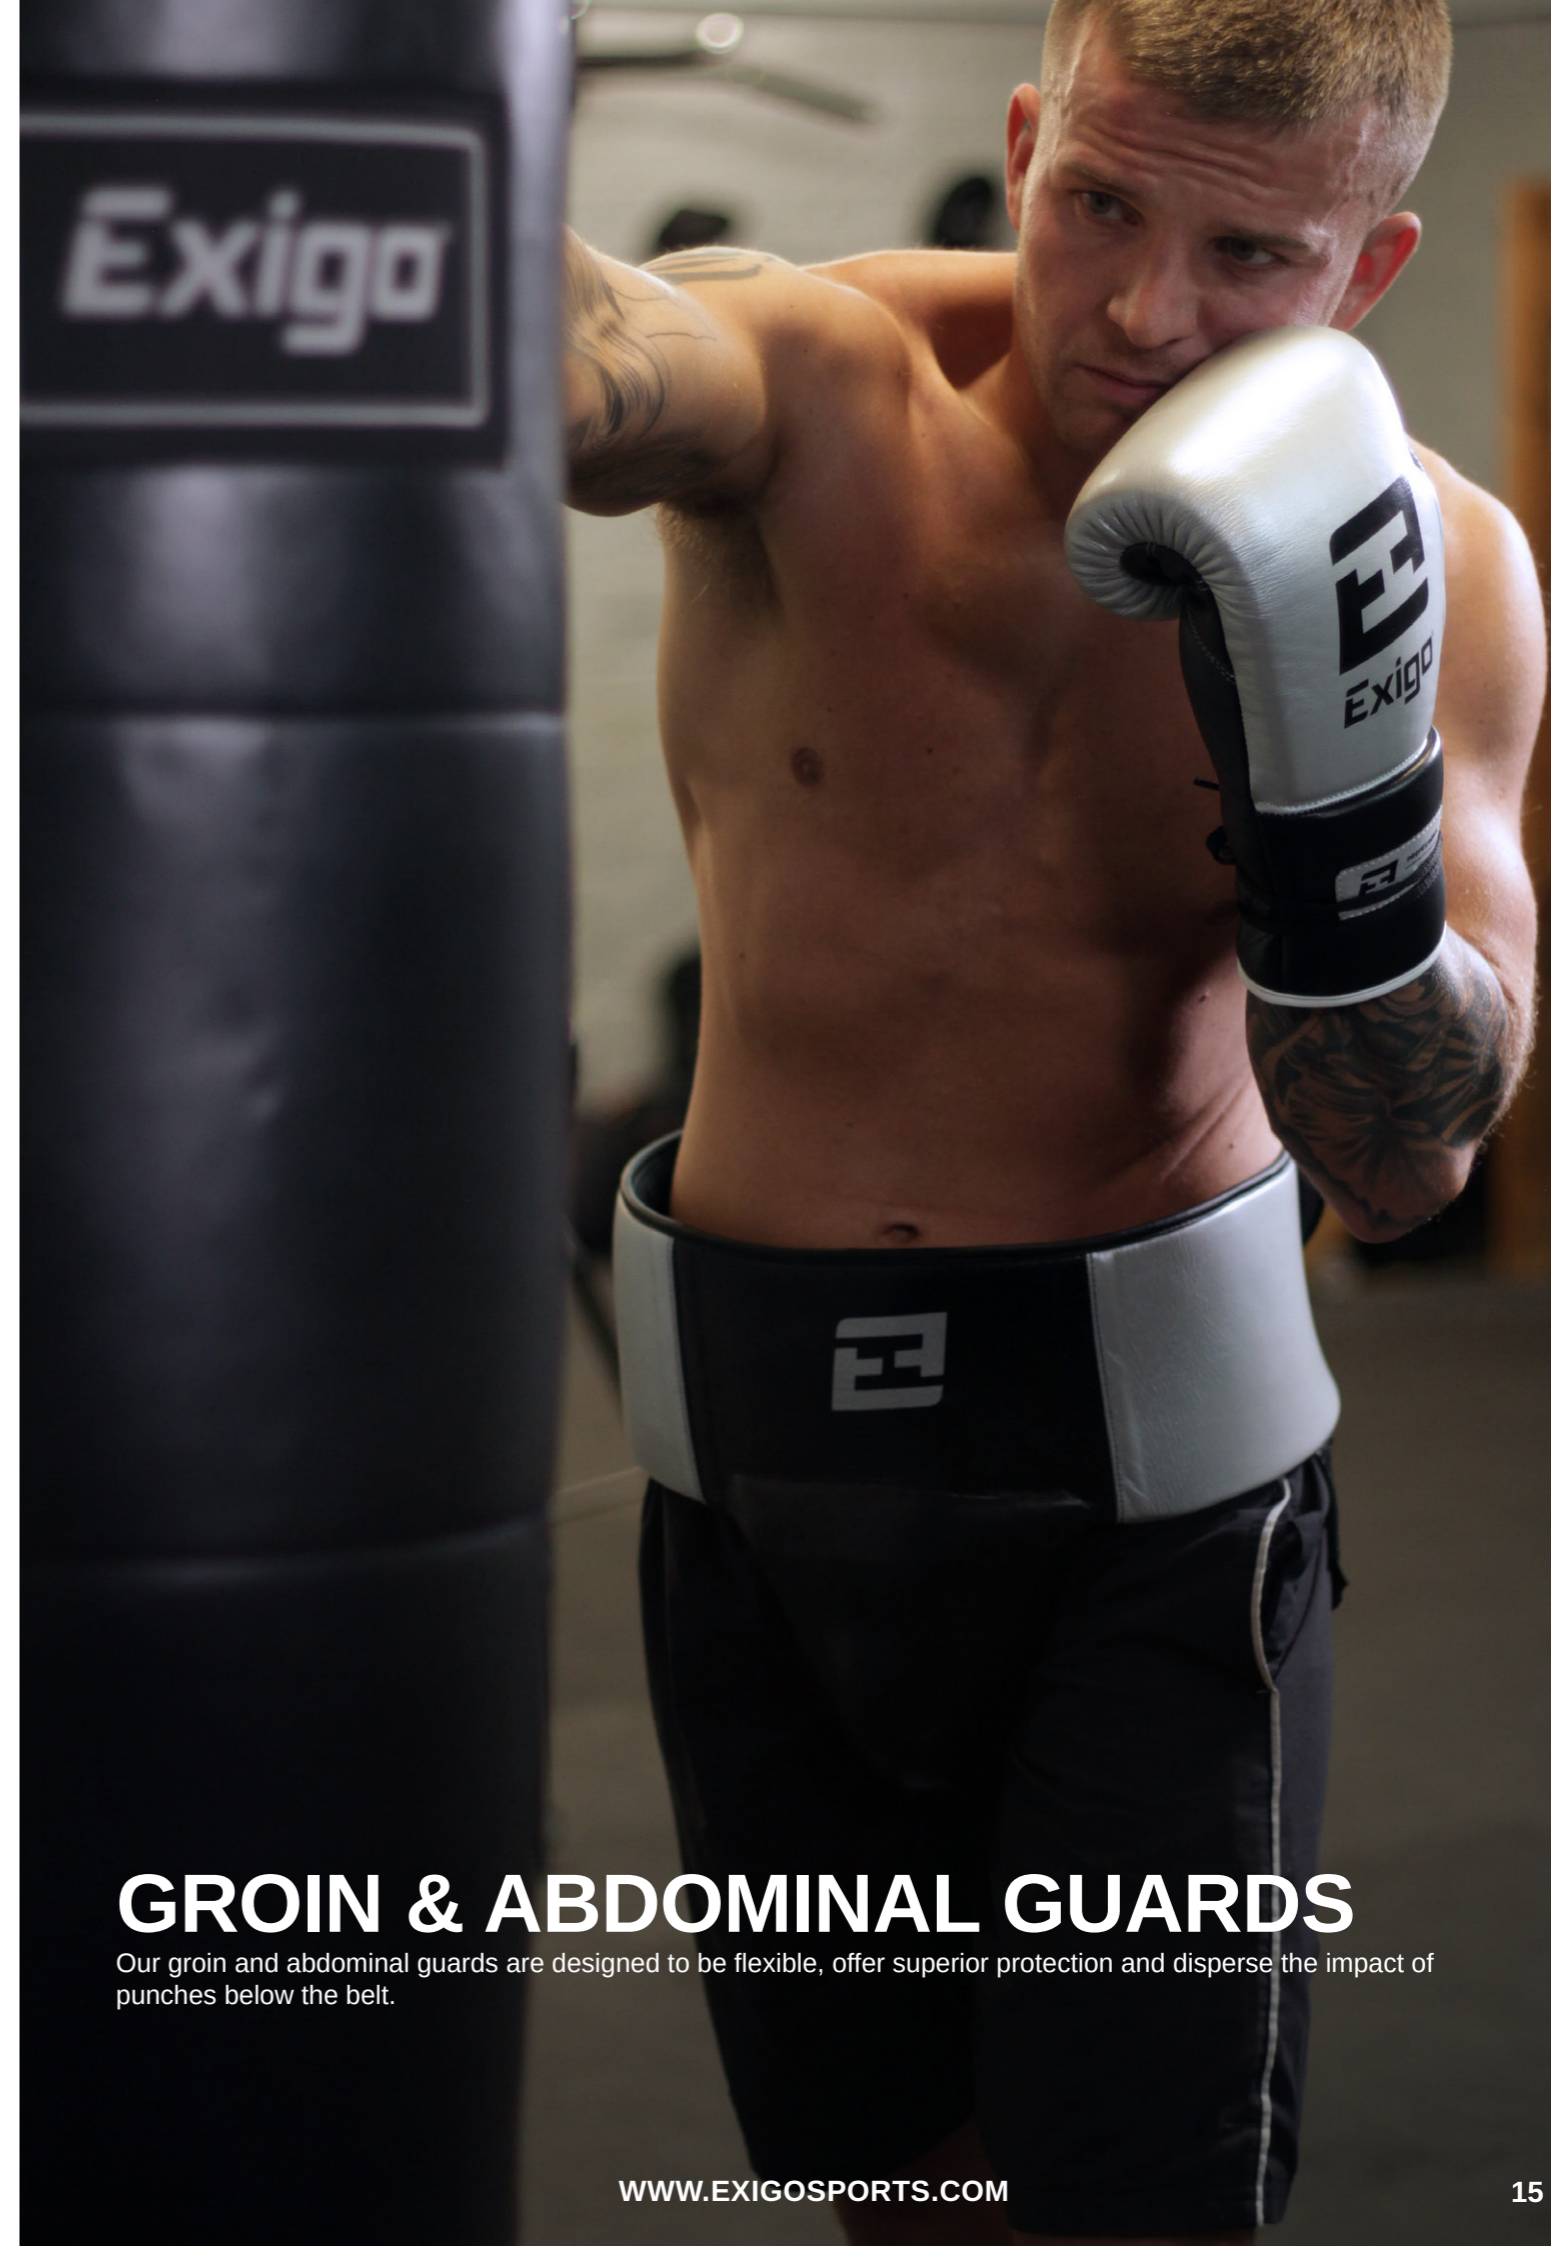

S: F5-BY-S

M: F5-BY-M

L: F5-BY-L

XL: F5-BY-XL

GROIN & ABDOMINAL GUARDS

Our groin and abdominal guards are designed to be flexible, offer superior protection and disperse the impact of punches below the belt.