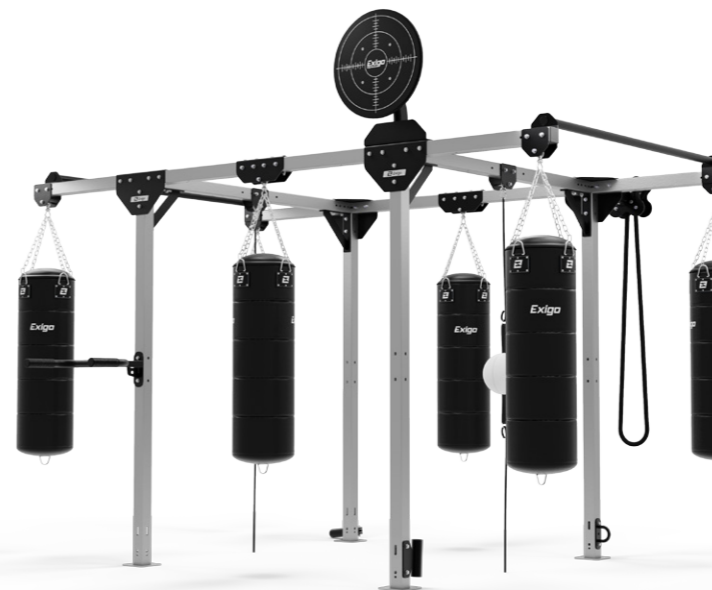

SINGLE PUNCH BAG FRAME

MADE IN BRITAIN

The Exigo Single Punch Bag Frame is a modular bag frame capable of holding any type or size of punch bag available. This space efficient solution is fully expandable and can be used as a single bag stand or used to create an individualised set up to suit your facility requirements, simply join multiple stations with a connecting arm to create an endless row of punch bags.

4+ BAG FREE STANDING 2M BAG FRAME

MADE IN BRITAIN

The Exigo 4+ Bag Freestanding 2m Punch Bag Frame is made with 80x80x3mm steel uprights to hang at least 4 punch bags of any shape or size while providing optimal working space around each bag. This bag frame is a great solution for boxing clubs or even commercial facilities looking to create a small combat area.