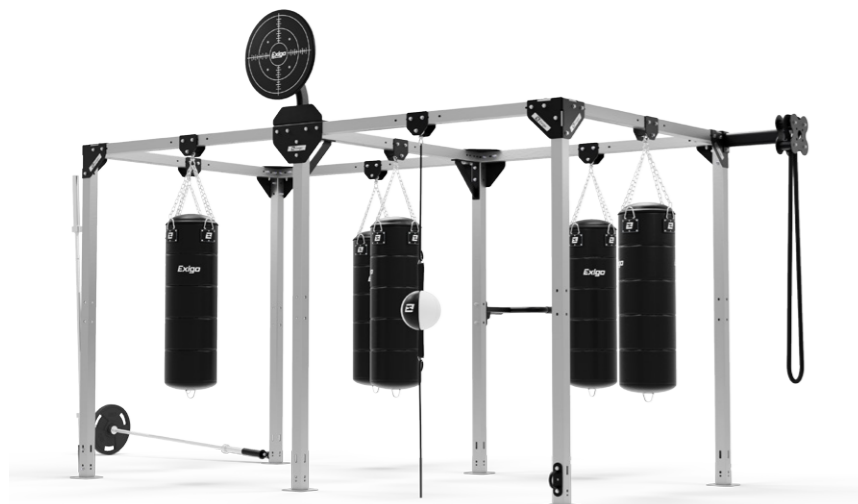

SINGLE PUNCH BAG FRAME

MADE IN BRITAIN

The Exigo Single Punch Bag Frame is a modular bag frame capable of holding any type or size of punch bag available. This space efficient solution is fully expandable and can be used as a single bag stand or used to create an individualised set up to suit your facility requirements, simply join multiple stations with a connecting arm to create an endless row of punch bags.

4+ BAG FREE STANDING 2M BAG FRAME

MADE IN BRITAIN

The Exigo 4+ Bag Freestanding 2m Punch Bag Frame is made with 80x80x3mm steel uprights to hang at least 4 punch bags of any shape or size while providing optimal working space around each bag. This bag frame is a great solution for boxing clubs or even commercial facilities looking to create a small combat area.

8+ BAG FREE STANDING 2M OV BAG FRAME

MADE IN BRITAIN

The Exigo 8+ Bag Freestanding 2m OV Punch Bag Frame is made with 80x80x3mm steel uprights to hang at least 8 punch bags of any shape or size while providing optimal working space around each bag. This bag frame is a great solution for boxing clubs or even commercial facilities looking to create a combat area.