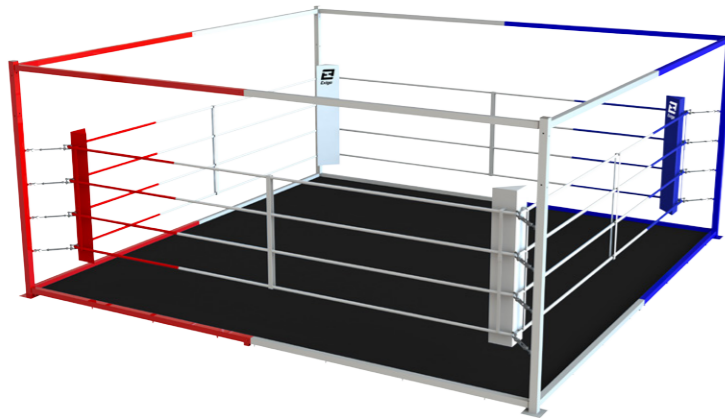

FLOOR BOXING RINGS

MADE IN BRITAIN

The Exigo Floor Ring is ideal for a boxing club or gym without the need for a raised platform. Our floor rings come complete with a heavy gauge steel frame and are available in multiple sizes with the choice of jigsaw mats, canvas and underlay, or without flooring if preferred.