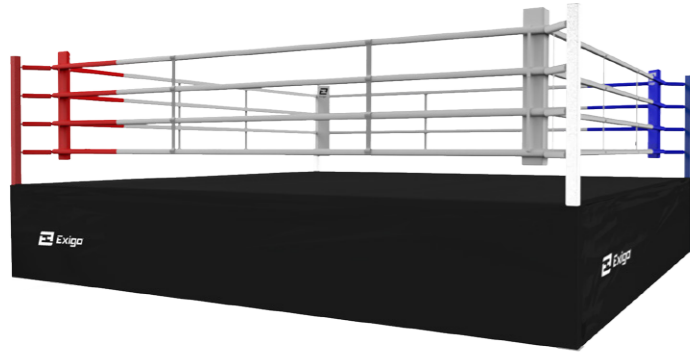

1M AIBA TOURNAMENT RINGS

MADE IN BRITAIN

Exigo AIBA Tournaments Rings are made to ABAE specifications and include 3 steps and 2 stools. Our AIBA tournaments rings are available in multiple sizes, but all have a 1m high platform. They come with padded ropes and tensioner covers as standard.