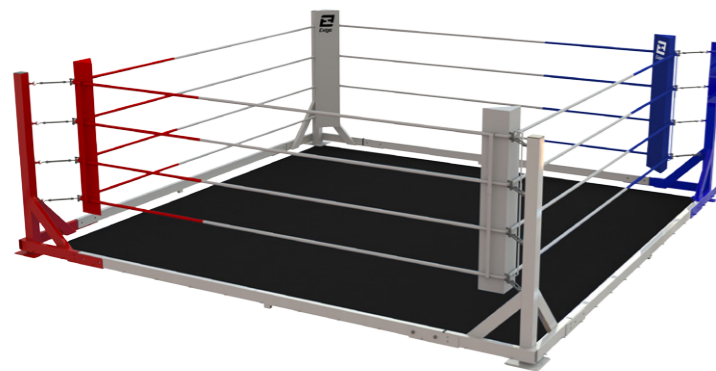

MOUNTED FLOOR BOXING RINGS

MADE IN BRITAIN

The Exigo Mounted Floor Ring is ideal for a boxing club or gym with a low ceiling height or without the need for a raised platform, but it must be fixed to a solid floor. Our mounted floor rings are available in multiple sizes with the choice of jigsaw mats, canvas and underlay, or without flooring if preferred.