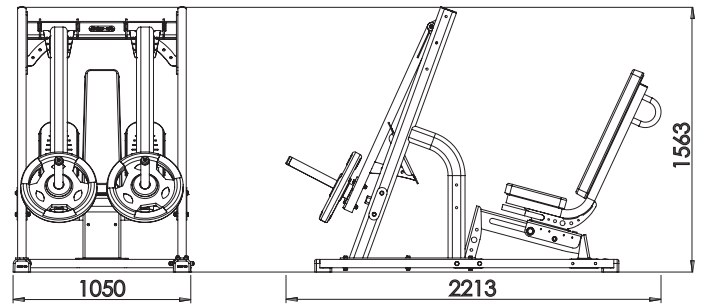

SPECIFICATIONS

DIMENSIONS (L x W x H):	2213 x 1050 x 1563 (mm)
MACHINE WEIGHT:	180 (kg)
STARTING WEIGHT:	5.3 (Per Leg) (kg)
MAX LOAD:	350 (kg)
*OPTIONAL WEIGHT PLATE STORAGE (MAX):	4 Single
WARRANTY:	Visit www.exigo-uk.com/services/warranties/ for full schedule of warranties.