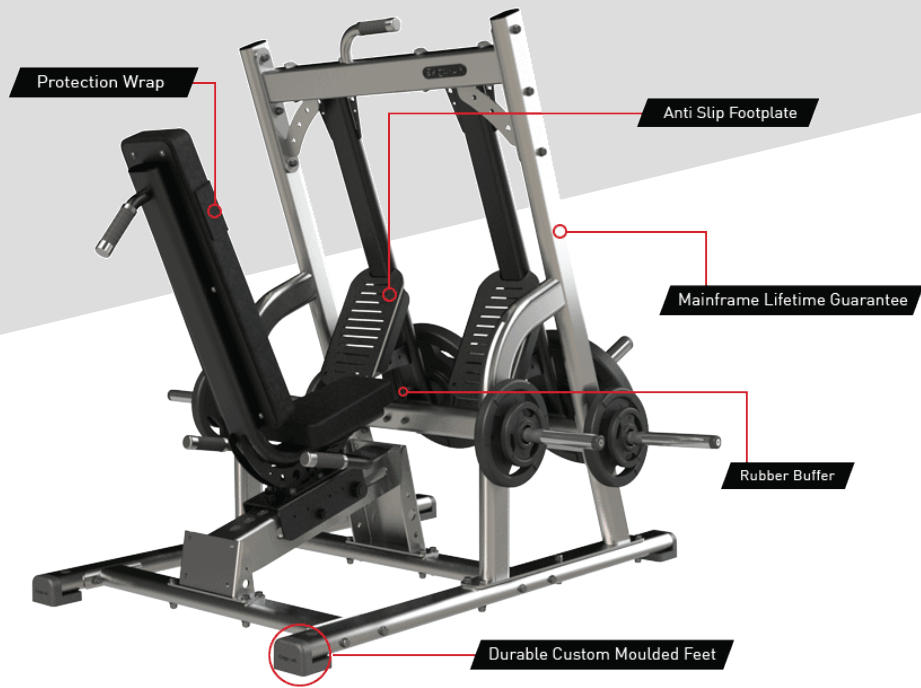

LEG PRESS

3115

The Exigo Plate Loaded Leg Press is an advanced strength training station targeting the Quadriceps and Hip Flexors. Incorporating large foot plates and a fully adjustable starting position to accommodate all users.

SMOOTH ISO MOVEMENTS

Exigo's ISO lateral technology allows users to move both limbs at the same time, or individually. Offering a highly effective range of motion and exercise pattern.

ADJUSTABLE LINEAR SEAT

COMFORT GRIP

Ergonomically designed, comfort grip handles provided with silicone super grip covered 32mm with capped anodised aluminium ends.

OPTIONAL WEIGHT HORNS

Optional weight horns increase the weight plate storage capacity.