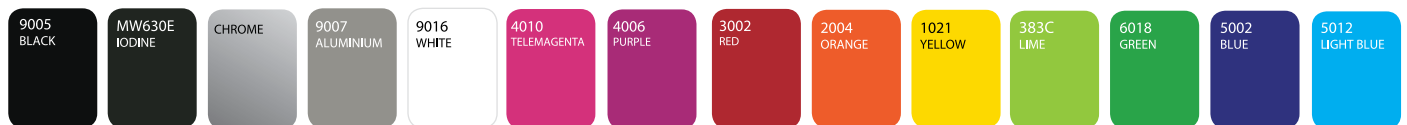

CUSTOMISATION.

SECONDARY COLOUR

The secondary colour is for moving parts or joining sections of your machine. Choose from our range of premium flat or fine textured colours. Other colours available POA.

PRIMARY COLOUR

The primary colour is the main frame of your machine. Choose from our range of premium flat or fine textured colours. Other colours available POA.

PREMIUM FLAT FINISH COLOURS

PREMIUM FINE TEXTURE FINISH COLOURS

PREMIUM UPHOLSTERY OPTIONS

A wide range of optional frame and colour options are available.
Contact Exigo for more information.
Actual frame and upholstery colours may vary slight from visuals.

 @ExigoUK