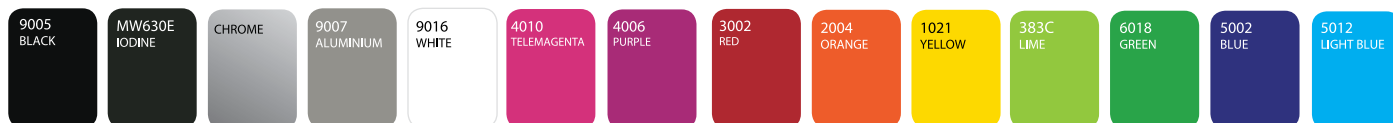

## SECONDARY COLOUR

The secondary colour is for moving parts or joining sections of your machine. Choose from our range of premium flat or fine textured colours. Other colours available POA.

## PRIMARY COLOUR

The primary colour is the main frame of your machine. Choose from our range of premium flat or fine textured colours. Other colours available POA.

## PREMIUM FLAT FINISH COLOURS

## PREMIUM FINE TEXTURE FINISH COLOURS