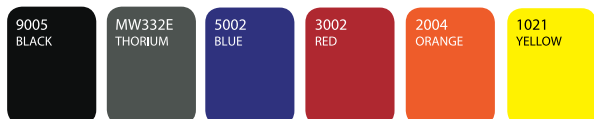

## SECONDARY COLOUR

The secondary colour is for moving parts or joining sections of your machine. Choose from our range of premium flat or fine textured colours. Other colours available POA.

## PRIMARY COLOUR

The primary colour is the main frame of your machine. Choose from our range of premium flat or fine textured colours. Other colours available POA.

## PREMIUM FLAT FINISH COLOURS

## PREMIUM FINE TEXTURE FINISH COLOURS