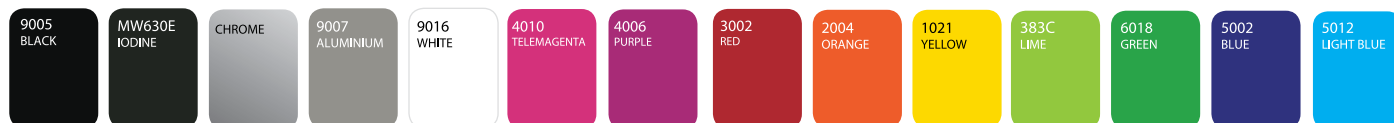

CUSTOMISATION.

SECONDARY COLOUR

The secondary colour is for moving parts or joining sections of your machine. Choose from our range of premium flat or fine textured colours. Other colours available POA.

BRANDING OPTIONS

Why not customise your equipment with your club, gym or organisation logo?

PRIMARY COLOUR

The primary colour is the main frame of your machine. Choose from our range of premium flat or fine textured colours. Other colours available POA.

PREMIUM FLAT FINISH COLOURS

PREMIUM FINE TEXTURE FINISH COLOURS

PREMIUM UPHOLSTERY OPTIONS

A wide range of optional frame and colour options are available.
Contact Exigo for more information.
Actual frame and upholstery colours may vary slight from visuals.